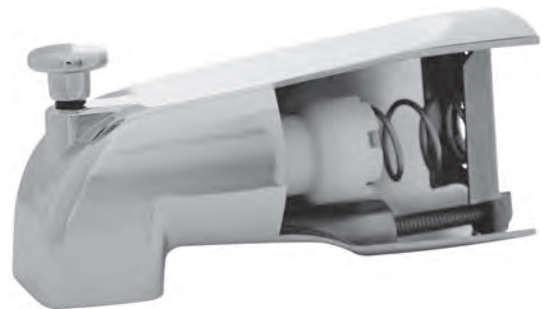

Smart Spout™ Replacement Tub Spout for 1/2" Copper Tube

Patent # 7,373,674

- Installs directly onto 1/2" copper stub out with #2 Phillips screwdriver
- Slip-fit convenience; secure, clean, tight to finished wall eliminating the need to caulk
- 5 1/4" overall length in three finish options
- Free Dry Seal Pipe Collar included with every Smart Spout
- Optional copper extension adapter available

Smart Spout™ Extension Adapter 1/2" CTS Extension Nipple

- Reduced end fits inside Type M or Type L copper to extend the length of the stub out

Tightens firm and flush to the finished wall.

See installation video on YouTube:
thvideo.us/your_edge

972-361PK2

Related Product
Dry Seal Pipe Collar

p 31

Item No	Description	Finish	Pkg	Min Qty	Case Qty
972-32	Smart Spout	chrome	B*	1	18
972-32RB	Smart Spout	oil-rubbed bronze	B*	1	18
972-32SN	Smart Spout	satin nickel	B*	1	18
972-36	Smart Spout with shower diverter	chrome	B*	1	18
972-36RB	Smart Spout with shower diverter	oil-rubbed bronze	B*	1	18
972-36SN	Smart Spout with shower diverter	satin nickel	B*	1	18
NEW 972-361PK2	Smart Spout with shower diverter & repair adapter kit, clamshell	chrome	B*	6	6
NEW 972-362PK2	Smart Spout with shower diverter & repair adapter kit, clamshell	satin nickel	B*	6	6
REPAIR ADAPTER					
NEW 972-3RA	1/2" CTS Extension 5/BG		B*	1	10
NEW 972-3RAKIT	1/2" CTS Extension Repair Kit 1/BG**		B*	1	10